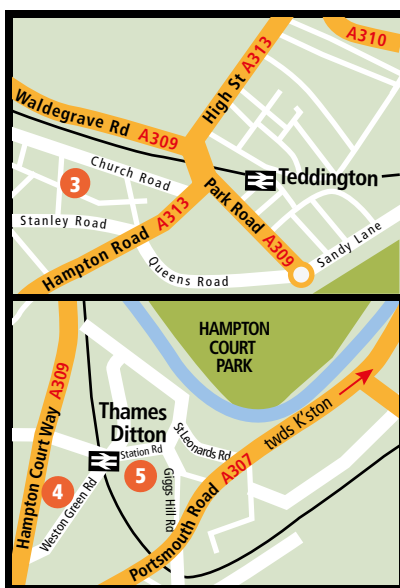

KINGSTON OPEN STUDIOS 2026

- | | | |
|---|---|--|
| <p>1 Kingston College
55 Richmond Rd KT8 9NH
<i>Open 9, 10 and 16 May only</i></p> <p>2 Koppel Kingston,
29 Thames Street KT1 1PH
<i>Please text artist for entry</i></p> <p>3 Gresford Lodge, 52 Somerset
Road, Teddington TW11 8RX</p> <p>4 The Little House, Weston Green,
Thames Ditton KT7 0JZ</p> <p>5 22 Basing Way,
Thames Ditton KT7 0NX</p> <p>6 9 Staunton Rd KT2 5TJ</p> <p>7 6 Staunton Rd KT2 5TJ</p> <p>8 233 Kings Rd KT2 5JH</p> <p>9 251 Kings Road, KT2 5JH</p> | <p>10 Kingston Stitches
90 Kings Road KT2 5HS
<i>Access via Burton Road</i></p> <p>11 14 Liverpool Rd KT2 7SZ</p> <p>12 27a Crescent Road KT2 7RD
<i>Open 16-17 May only</i></p> <p>13 13 Haygreen Close KT2 7TS</p> <p>14 33 Haygreen Close KT2 7TS</p> <p>15 Dorich House Museum
67 Kingston Vale SW15 3RN
<i>Open Thursdays – Saturdays</i></p> <p>16 Stanley Picker Gallery
Grange Road KT1 2QJ
<i>Open Tuesdays – Saturdays</i></p> <p>17 51 Portland Road KT1 2SH</p> <p>18 55 Avenue Road KT1 2RD</p> | <p>19 The Garden Room,
44 Avenue Road KT12RB</p> <p>20 14A Grange Road KT1 2QU</p> <p>21 30 Portman Road KT1 3DY
<i>Open 16-17 May only</i></p> <p>22 Woodworks Centre,
School Passage KT1 3DU
<i>Open 16-17 May only</i></p> <p>23 15 Victoria Road KT1 3DW</p> <p>24 43 Hawks Road KT1 3DS</p> <p>25 Kingston ASC
47-51 Hawks Rd KT1 3DF
<i>Open 8, 9 and 10 May only</i></p> <p>26 All Saints Church
14 Market Place KT1 1JP
<i>See back page for opening times</i></p> |
|---|---|--|